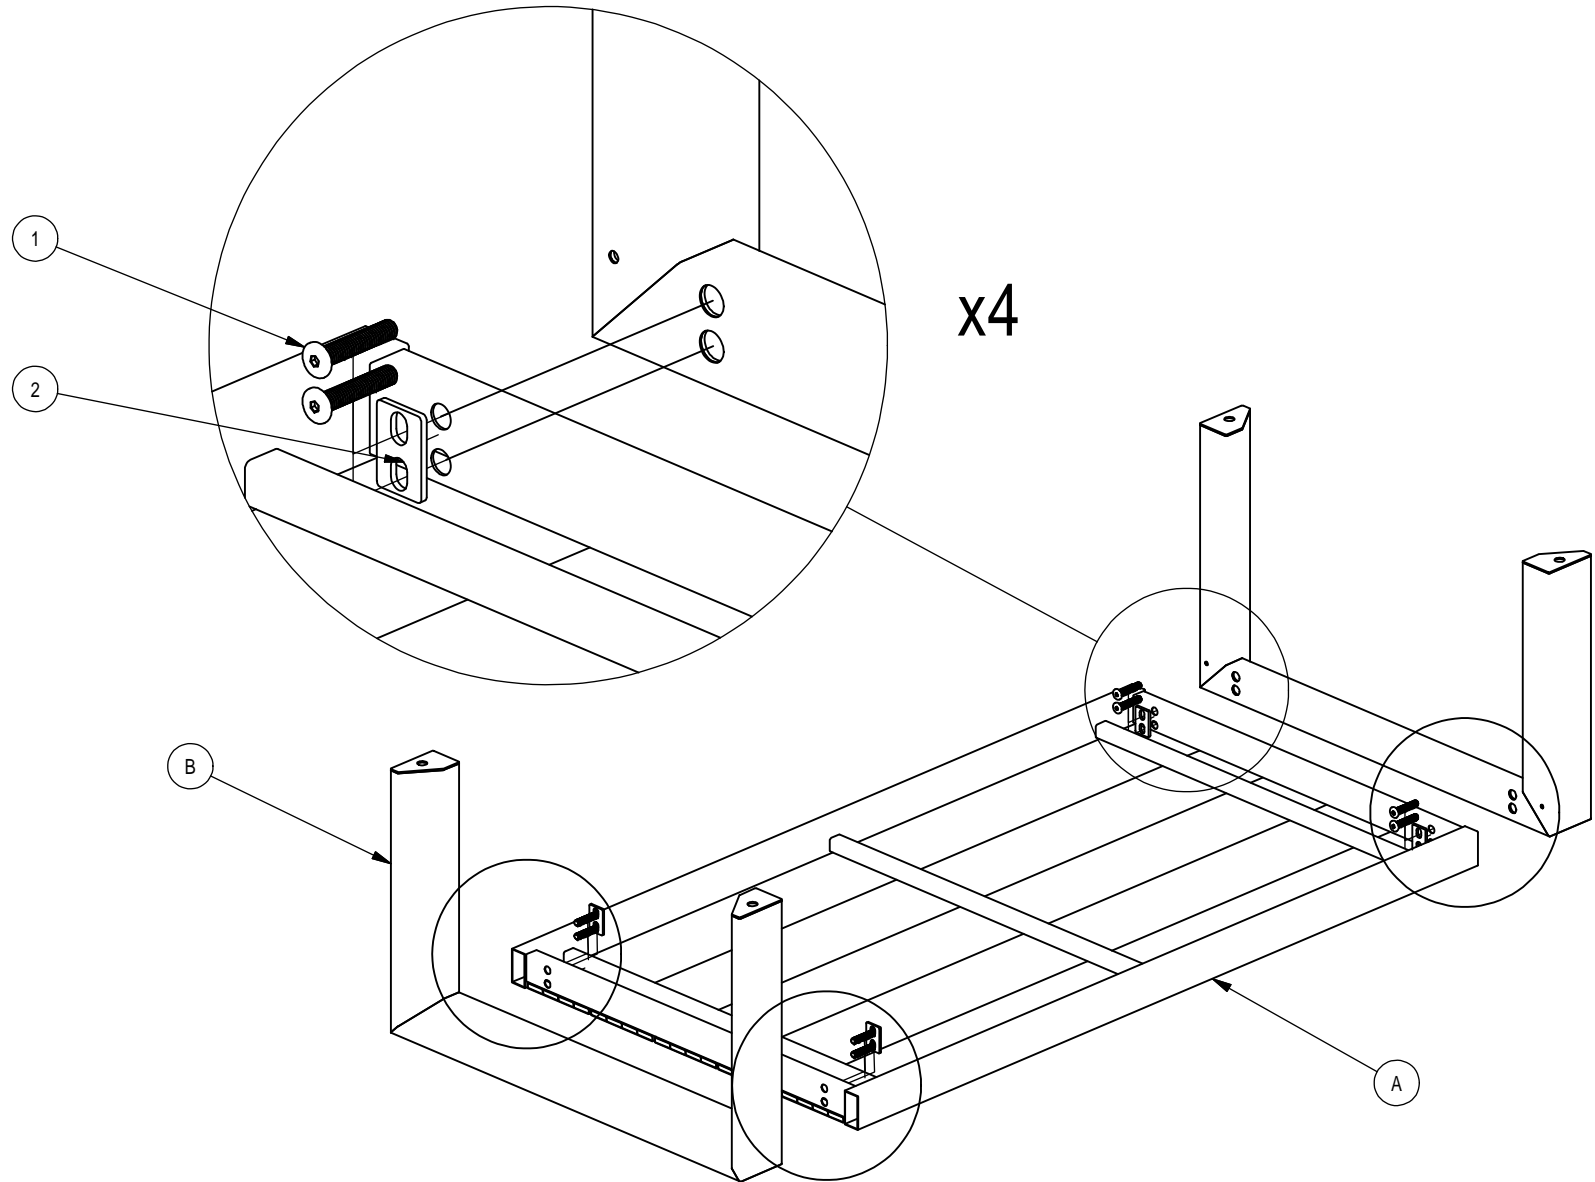

Jura Sofa Set Assembly Instructions