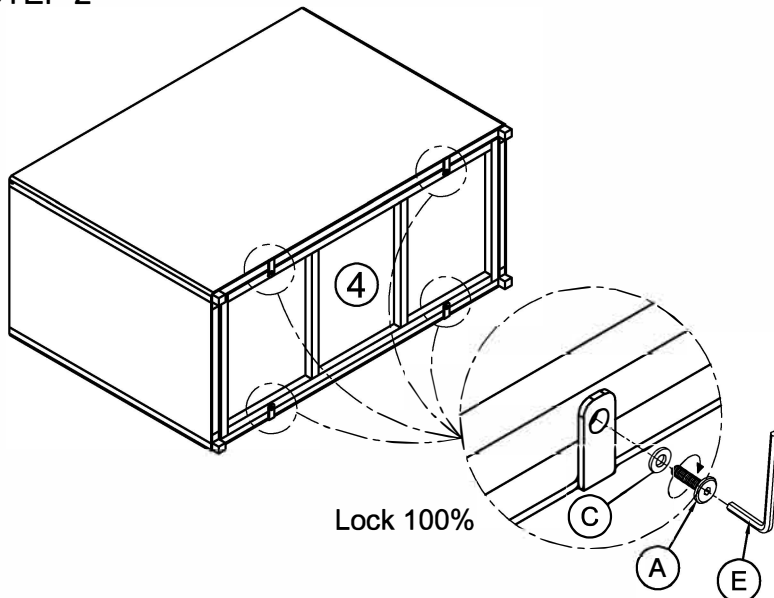

NO	HARDWARE LIST		QTY
(A)		BOLTS M6x25	14PCS
(B)		HEX NUT M6x6	8PCS
(C)		WASHER Ø19xØ6x2	22PCS
(D)		WASHER PLASTIC Ø19xØ6x4	2PCS
(E)		ALLEN KEY M4x60	1PC
(G)		WRENCH	1PC

TruGarden™
- by -
lights4fun.

ASSEMBLY INSTRUCTION

ARRAN CUSHION BOX

STEP 1

STEP 2

ASSEMBLY COMPLETE