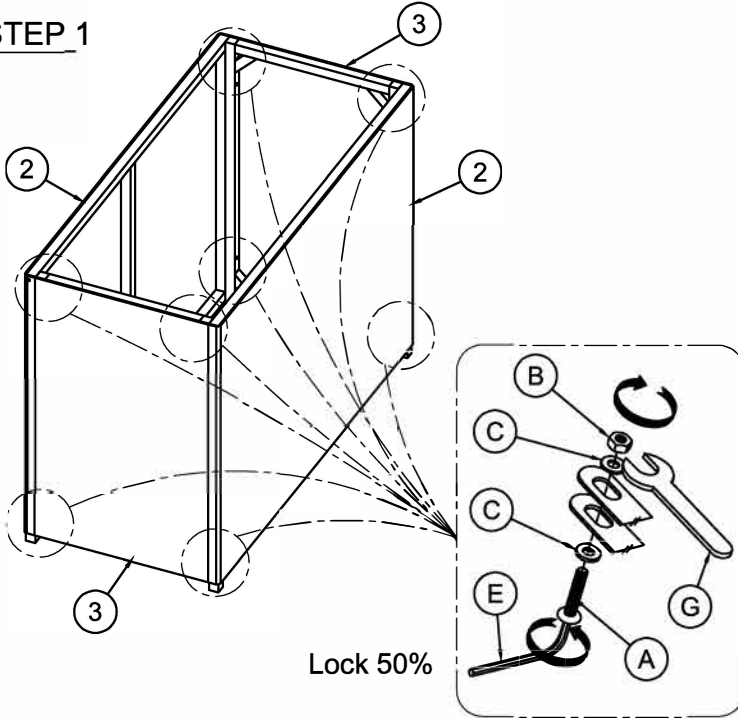

NO	HARDWARE LIST		QTY
(A)		BOLTS M6x25	14PCS
(B)		HEX NUT M6x6	8PCS
(C)		WASHER Ø19xØ6x2	22PCS
(D)		WASHER PLASTIC Ø19xØ6x4	2PCS
(E)		ALLEN KEY M4x60	1PC
(G)		WRENCH	1PC

TruGarden™
- by -
lights4fun.

ASSEMBLY INSTRUCTION

ARRAN CUSHION BOX

STEP 1