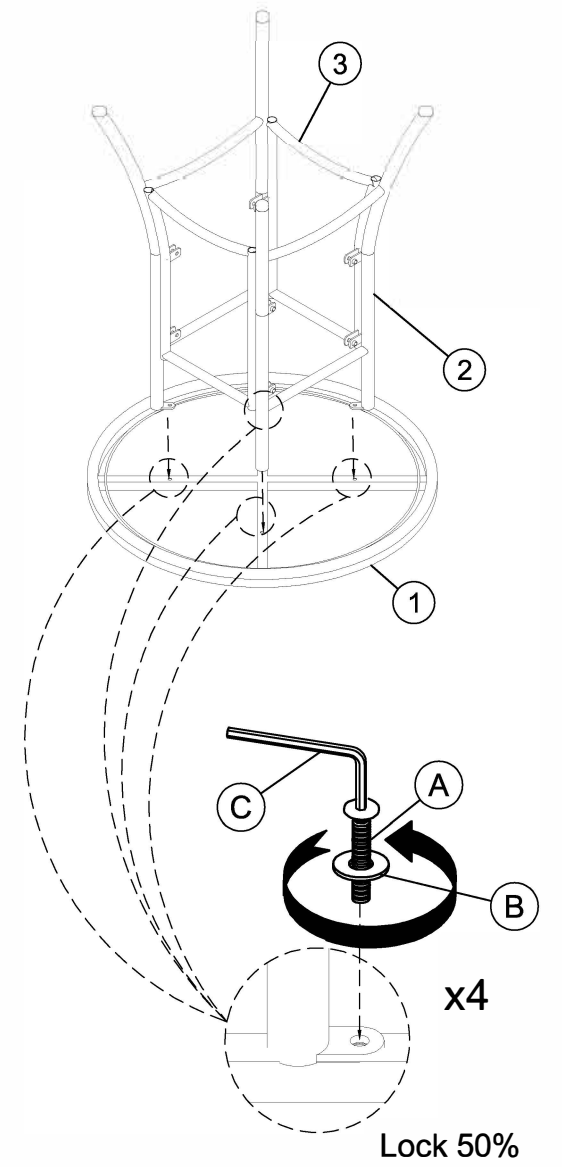

NO	HARDWARE LIST	QTY
(A)	BOLTS M6x20	12PCS
(B)	WASHER Ø19xØ6x2	12PCS
(C)	ALLEN KEY M4x60	1 PC

TruGarden™
- by -
lights4fun.

ASSEMBLY INSTRUCTION

Arran 70cm Table

NO	PART LIST	QTY
(1)	TOP FRAME	1PC
(2)	LEG	2PC
(3)	SEAT FRONT	2PC
(4)	GLASS TOP	1PC

STEP 1

STEP 2

STEP 3