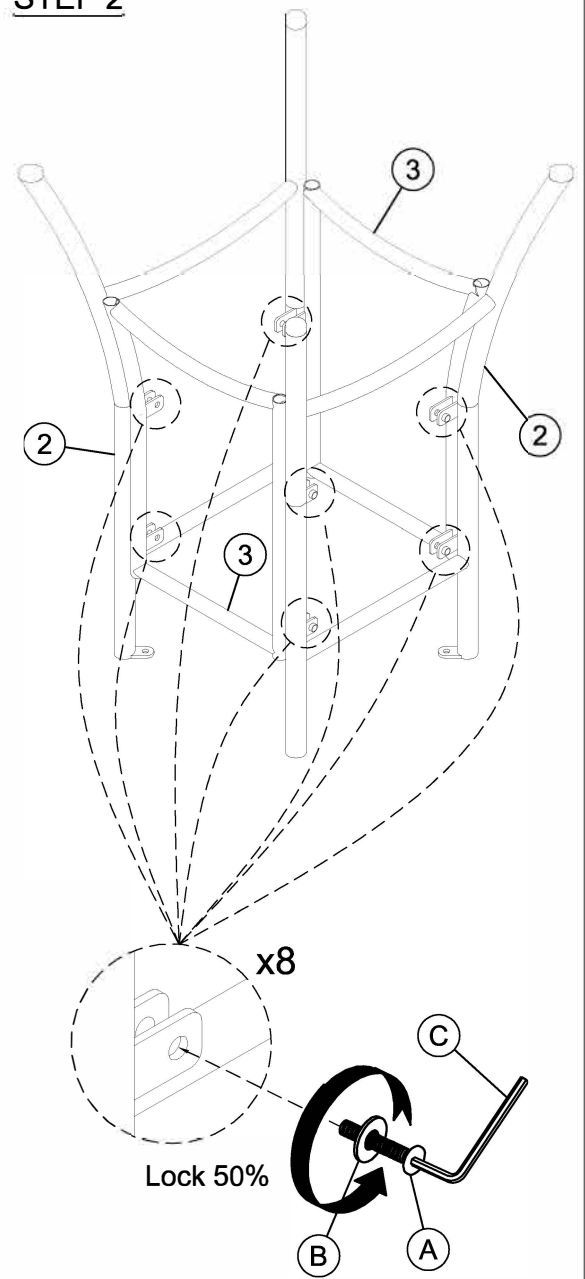

NO	HARDWARE LIST	QTY
(A)	 BOLTS M6x20	12PCS
(B)	 WASHER Ø19xØ6x2	12PCS
(C)	 ALLEN KEY M4x60	1 PC

TruGarden™  
- by -  
lights4fun.

# ASSEMBLY INSTRUCTION

Arran 70cm Table

NO	PART LIST	QTY
(1)	TOP FRAME	1PC
(2)	LEG	2PC
(3)	SEAT FRONT	2PC
(4)	GLASS TOP	1PC

## STEP 1

## STEP 2