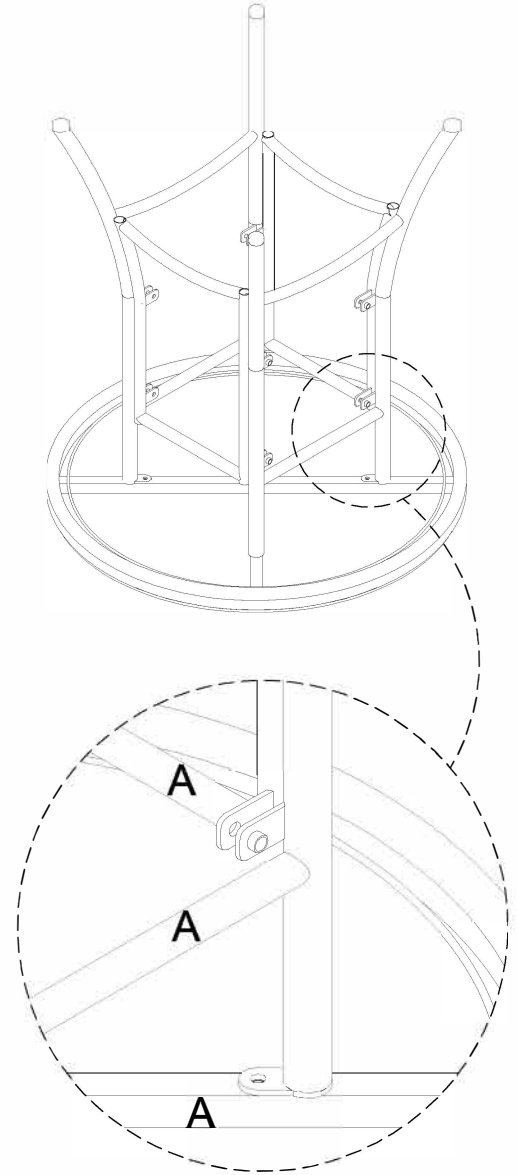

NO	HARDWARE LIST	QTY
(A)	 BOLTS M6x20	12PCS
(B)	 WASHER Ø19xØ6x2	12PCS
(C)	 ALLEN KEY M4x60	1 PC

TruGarden™  
- by -  
lights4fun.

# ASSEMBLY INSTRUCTION

Arran 70cm Table

NO	PART LIST	QTY
(1)	TOP FRAME	1PC
(2)	LEG	2PC
(3)	SEAT FRONT	2PC
(4)	GLASS TOP	1PC

## STEP 1