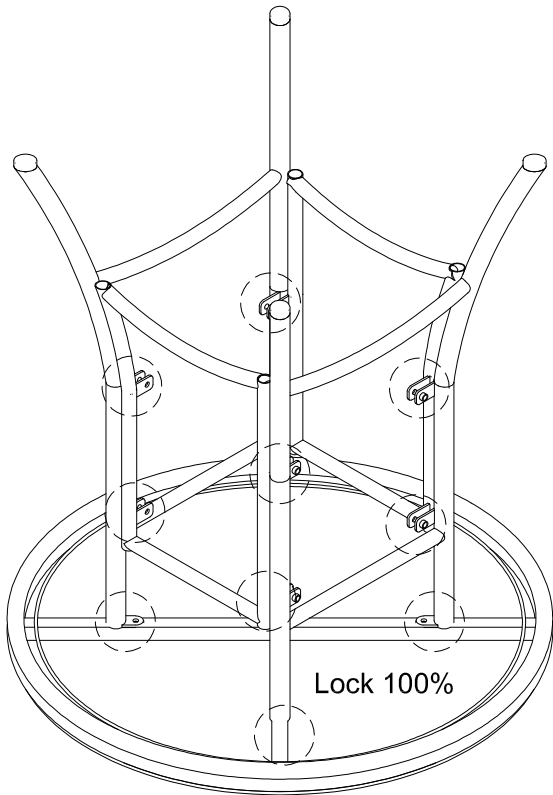

NO	HARDWARE LIST	QTY
(A)	 BOLTS M6x20	12PCS
(B)	 WASHER Ø19xØ6x2	12PCS
(C)	 ALLEN KEY M4x60	1 PC

TruGarden™  
- by -  
lights4fun.

## STEP 1

## STEP 2

## STEP 3

STEP 4

Lock 100%

STEP 5

4

ASSEMBLY COMPLETE

Please note that the glass included with this is set is tempered safety glass