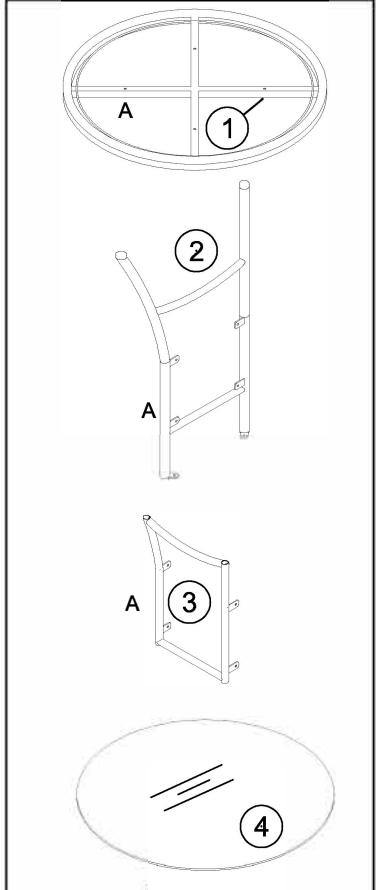

NO	HARDWARE LIST	QTY
(A)	 BOLTS M6x20	12PCS
(B)	 WASHER Ø19xØ6x2	12PCS
(C)	 ALLEN KEY M4x60	1 PC

TruGarden™  
- by -  
lights4fun.

# ASSEMBLY INSTRUCTION

Arran 70cm Table

NO	PART LIST	QTY
(1)	TOP FRAME	1PC
(2)	LEG	2PC
(3)	SEAT FRONT	2PC
(4)	GLASS TOP	1PC