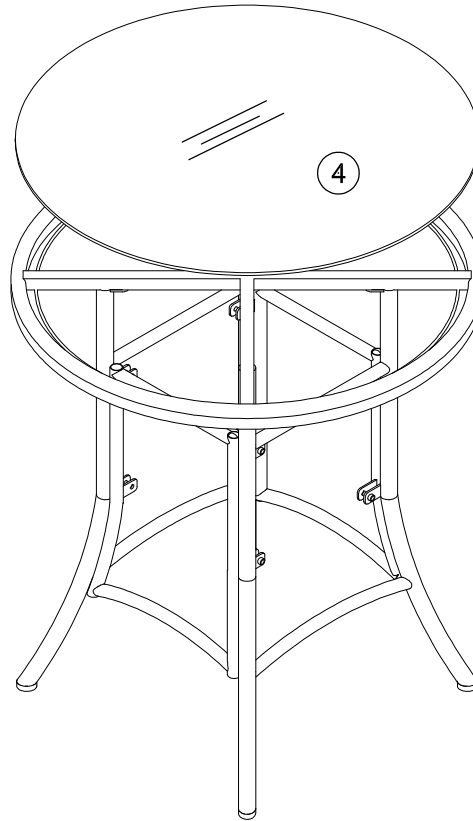

NO	HARDWARE LIST	QTY
(A)	 BOLTS M6x20	12PCS
(B)	 WASHER Ø19xØ6x2	12PCS
(C)	 ALLEN KEY M4x60	1 PC

TruGarden™  
- by -  
lights4fun.

# ASSEMBLY INSTRUCTION

Arran 70cm Table

NO	PART LIST	QTY
(1)	TOP FRAME	1PC
(2)	LEG	2PC
(3)	SEAT FRONT	2PC
(4)	GLASS TOP	1PC

## STEP 3

STEP 4

Lock 100%

STEP 5

4

ASSEMBLY COMPLETE

Please note that the glass included with this is set is tempered safety glass