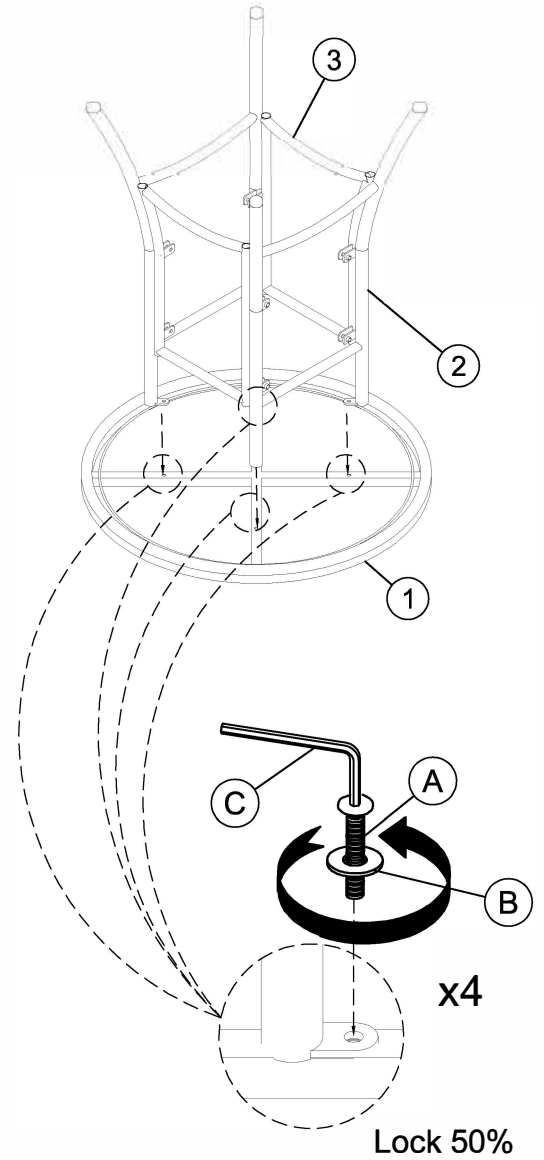

NO	HARDWARE LIST	QTY
(A)	 BOLTS M6x20	12PCS
(B)	 WASHER Ø19xØ6x2	12PCS
(C)	 ALLEN KEY M4x60	1 PC

TruGarden™
- by -
lights4fun.

ASSEMBLY INSTRUCTION

Arran 110cm Dining Table

NO	PART LIST	QTY
(1)	TOP FRAME	1PC
(2)	LEG	2PC
(3)	SEAT FRONT	2PC
(4)	GLASS TOP	1PC
(5)	PARASOL	1PC

STEP 1

STEP 2

STEP 3

ASSEMBLY INSTRUCTION

Table 110

STEP 4

Lock 100%

STEP 5