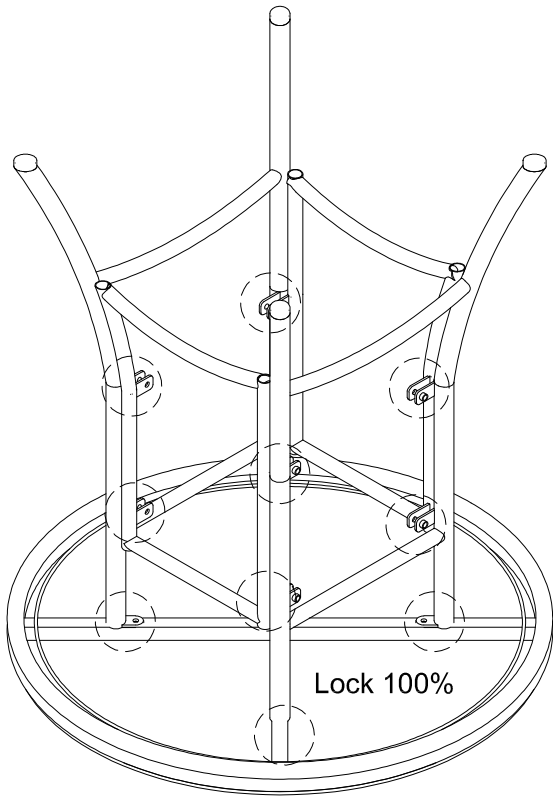

NO	HARDWARE LIST	QTY
(A)	 BOLTS M6x20	12PCS
(B)	 WASHER Ø19xØ6x2	12PCS
(C)	 ALLEN KEY M4x60	1 PC

TruGarden™
- by -
lights4fun.

ASSEMBLY INSTRUCTION

Arran 110cm Dining Table

NO	PART LIST	QTY
(1)	TOP FRAME	1PC
(2)	LEG	2PC
(3)	SEAT FRONT	2PC
(4)	GLASS TOP	1PC
(5)	PARASOL	1PC

STEP 1

STEP 2

STEP 3

ASSEMBLY INSTRUCTION

Table 110

STEP 4

Lock 100%

STEP 5

ASSEMBLY COMPLETE

Please note that the glass included with this is tempered safety glass