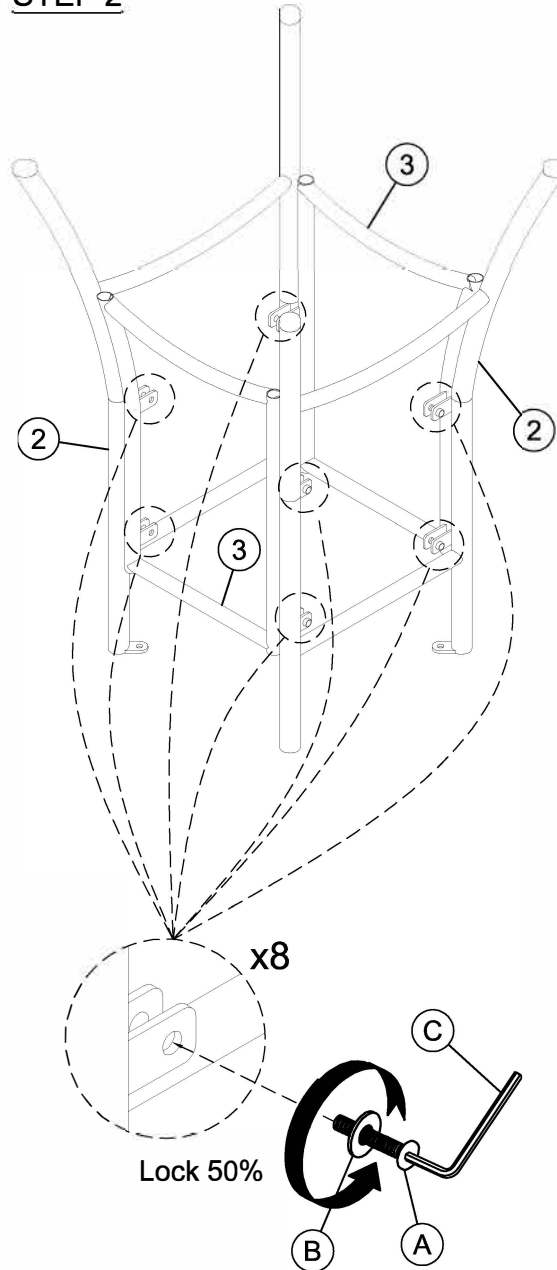

NO	HARDWARE LIST	QTY
(A)	 BOLTS M6x20	12PCS
(B)	 WASHER Ø19xØ6x2	12PCS
(C)	 ALLEN KEY M4x60	1 PC

TruGarden™
- by -
lights4fun.

ASSEMBLY INSTRUCTION

Arran 110cm Dining Table

NO	PART LIST	QTY
(1)	TOP FRAME	1PC
(2)	LEG	2PC
(3)	SEAT FRONT	2PC
(4)	GLASS TOP	1PC
(5)	PARASOL	1PC

STEP 1

STEP 2

STEP 3

ASSEMBLY INSTRUCTION

Table 110

STEP 4

Lock 100%

STEP 5

ASSEMBLY COMPLETE

Please note that the glass included with this is tempered safety glass