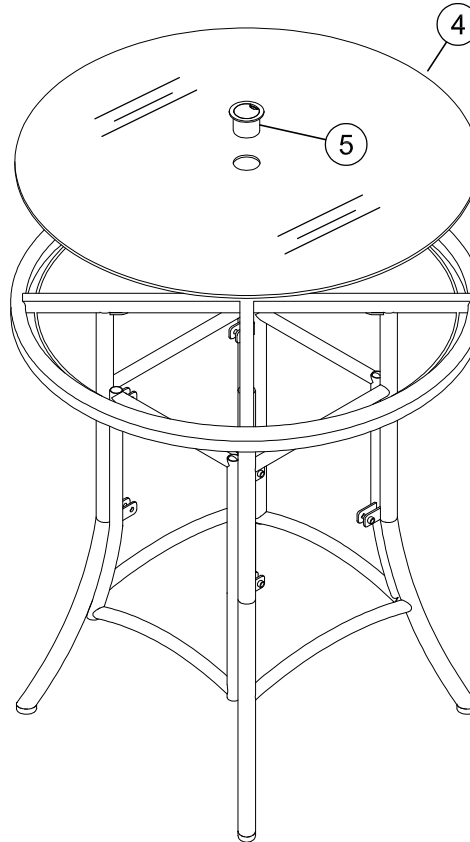

NO	HARDWARE LIST	QTY
(A)	 BOLTS M6x20	12PCS
(B)	 WASHER Ø19xØ6x2	12PCS
(C)	 ALLEN KEY M4x60	1 PC

TruGarden™
- by -
lights4fun.

ASSEMBLY INSTRUCTION

Arran 110cm Dining Table

NO	PART LIST	QTY
(1)	TOP FRAME	1PC
(2)	LEG	2PC
(3)	SEAT FRONT	2PC
(4)	GLASS TOP	1PC
(5)	PARASOL	1PC

STEP 1

STEP 2

STEP 3

ASSEMBLY INSTRUCTION

Table 110

STEP 4

Lock 100%

STEP 5