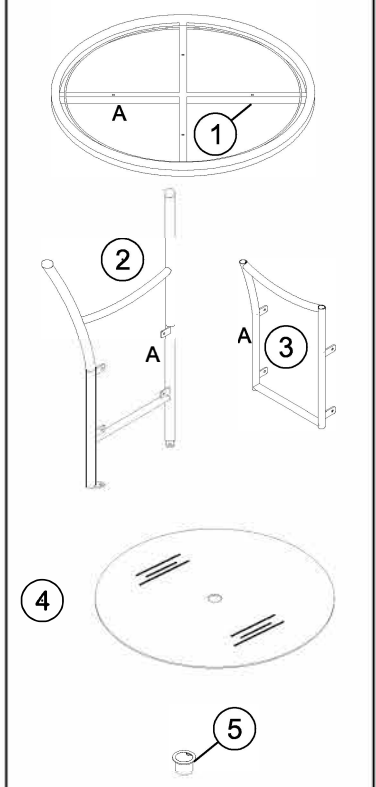

NO	HARDWARE LIST	QTY
(A)	 BOLTS M6x20	12PCS
(B)	 WASHER Ø19xØ6x2	12PCS
(C)	 ALLEN KEY M4x60	1 PC

TruGarden™
- by -
lights4fun.

ASSEMBLY INSTRUCTION

Arran 110cm Dining Table

NO	PART LIST	QTY
(1)	TOP FRAME	1PC
(2)	LEG	2PC
(3)	SEAT FRONT	2PC
(4)	GLASS TOP	1PC
(5)	PARASOL	1PC

STEP 1

STEP 2

STEP 3

ASSEMBLY INSTRUCTION

Table 110

STEP 4

Lock 100%

STEP 5