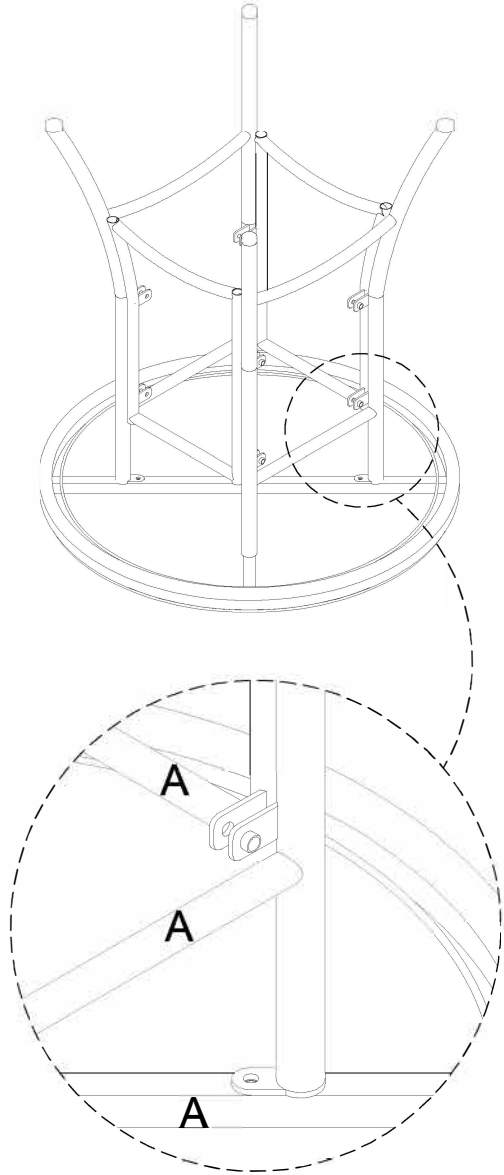

NO	HARDWARE LIST	QTY
(A)	 BOLTS M6x20	12PCS
(B)	 WASHER Ø19xØ6x2	12PCS
(C)	 ALLEN KEY M4x60	1 PC

TruGarden™
- by -
lights4fun.

ASSEMBLY INSTRUCTION

Arran 110cm Dining Table

NO	PART LIST	QTY
(1)	TOP FRAME	1PC
(2)	LEG	2PC
(3)	SEAT FRONT	2PC
(4)	GLASS TOP	1PC
(5)	PARASOL	1PC

STEP 1

STEP 2

STEP 3

ASSEMBLY INSTRUCTION

Table 110

STEP 4

Lock 100%

STEP 5