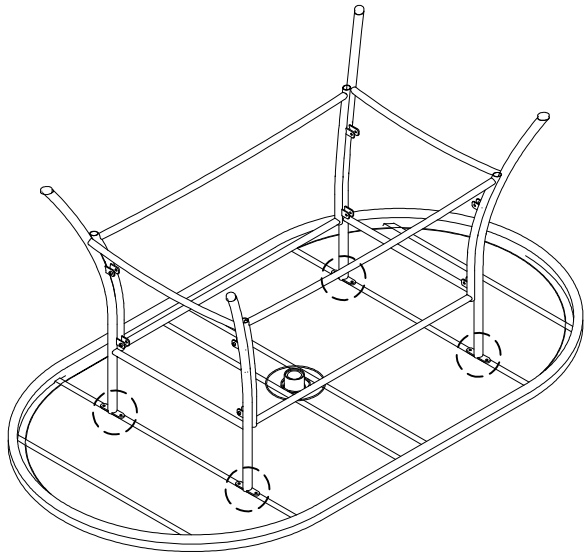

NO	HARDWARE LIST	QTY
(A)	 BOLTS M6x20	16PCS
(B)	 WASHER Ø19xØ6x2	16PCS
(C)	 ALLEN KEY M4x60	1 PC

TruGarden™
- by -
lights4fun.

ASSEMBLY INSTRUCTION

Arran 180cm Oval Table

NO	PART LIST	QTY
(1)	TOP FRAME	1PC
(2)	LEG	2PC
(3)	SEAT FRONT	2PC
(4)	GLASS TOP	1PC
(5)	PARASOL	1PC

STEP 1

STEP 2

STEP 3

STEP 4

Lock 100%

STEP 5

ASSEMBLY COMPLETE

Please note that the glass included with this set is tempered safety glass