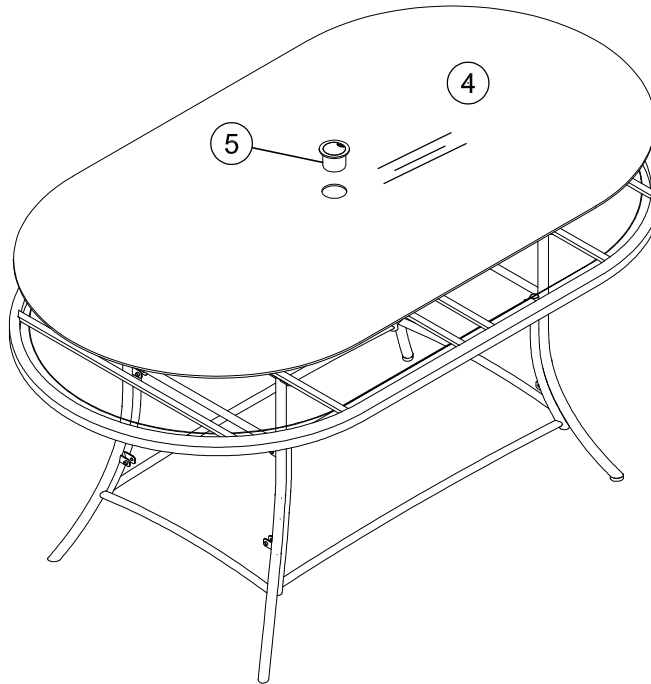

NO	HARDWARE LIST	QTY
(A)	 BOLTS M6x20	16PCS
(B)	 WASHER Ø19xØ6x2	16PCS
(C)	 ALLEN KEY M4x60	1 PC

TruGarden™
- by -
lights4fun.

ASSEMBLY INSTRUCTION

Arran 180cm Oval Table

NO	PART LIST	QTY
(1)	TOP FRAME	1PC
(2)	LEG	2PC
(3)	SEAT FRONT	2PC
(4)	GLASS TOP	1PC
(5)	PARASOL	1PC

STEP 1

STEP 2

STEP 3

STEP 4

Lock 100%

STEP 5

ASSEMBLY COMPLETE

Please note that the glass included with this set is tempered safety glass