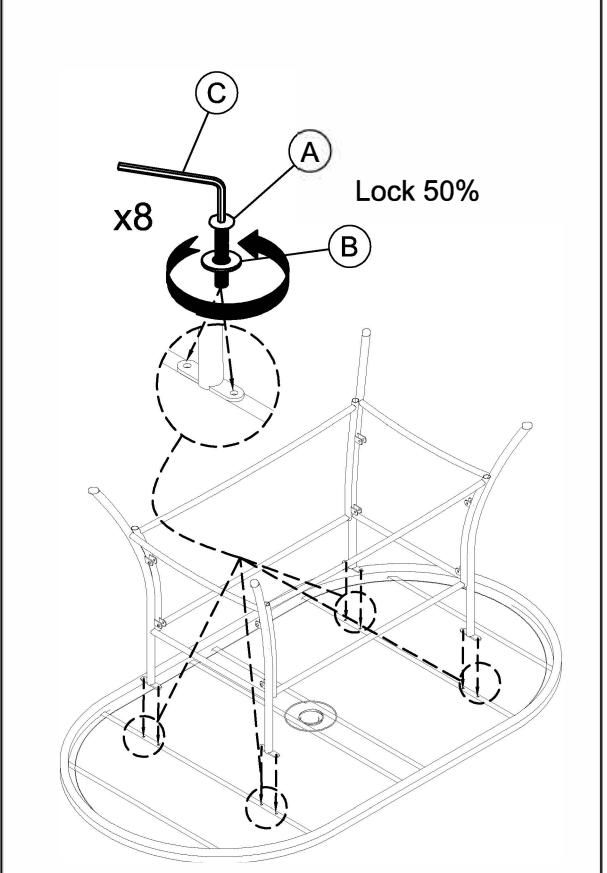

NO	HARDWARE LIST	QTY
(A)	 BOLTS M6x20	16PCS
(B)	 WASHER Ø19xØ6x2	16PCS
(C)	 ALLEN KEY M4x60	1 PC

TruGarden™
- by -
lights4fun.

ASSEMBLY INSTRUCTION

Arran 180cm Oval Table

NO	PART LIST	QTY
(1)	TOP FRAME	1PC
(2)	LEG	2PC
(3)	SEAT FRONT	2PC
(4)	GLASS TOP	1PC
(5)	PARASOL	1PC

STEP 1

STEP 2

STEP 3

STEP 4

Lock 100%

STEP 5

ASSEMBLY COMPLETE

Please note that the glass included with this set is tempered safety glass