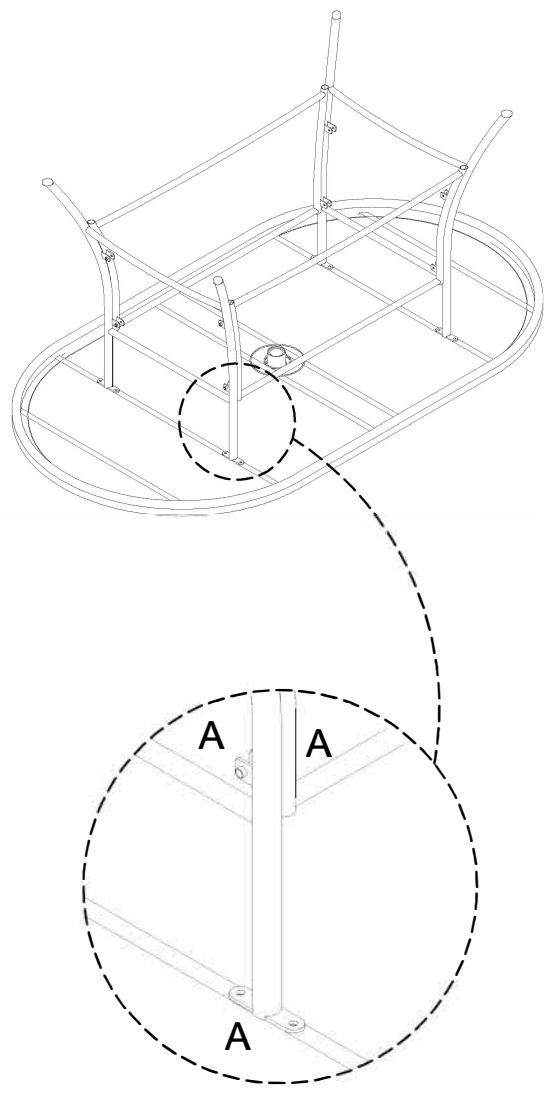

NO	HARDWARE LIST	QTY
(A)	 BOLTS M6x20	16PCS
(B)	 WASHER Ø19xØ6x2	16PCS
(C)	 ALLEN KEY M4x60	1 PC

TruGarden™
- by -
lights4fun.

ASSEMBLY INSTRUCTION

Arran 180cm Oval Table

NO	PART LIST	QTY
(1)	TOP FRAME	1PC
(2)	LEG	2PC
(3)	SEAT FRONT	2PC
(4)	GLASS TOP	1PC
(5)	PARASOL	1PC

STEP 1

STEP 2

STEP 3

STEP 4

Lock 100%

STEP 5

ASSEMBLY COMPLETE

Please note that the glass included with this set is tempered safety glass