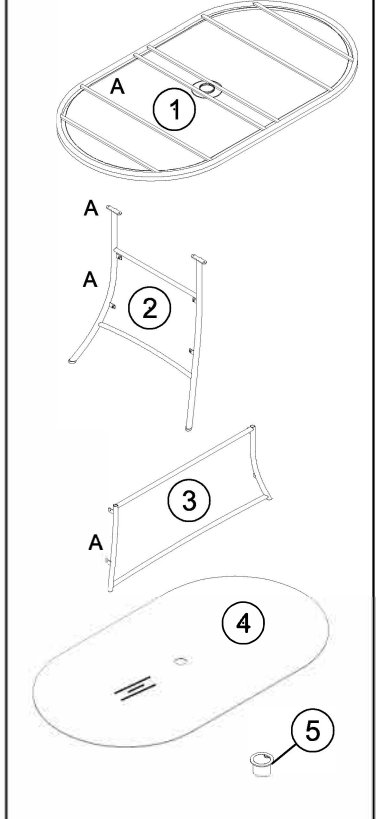

NO	HARDWARE LIST	QTY
(A)	 BOLTS M6x20	16PCS
(B)	 WASHER Ø19xØ6x2	16PCS
(C)	 ALLEN KEY M4x60	1 PC

TruGarden™
- by -
lights4fun.

ASSEMBLY INSTRUCTION

Arran 180cm Oval Table

NO	PART LIST	QTY
(1)	TOP FRAME	1PC
(2)	LEG	2PC
(3)	SEAT FRONT	2PC
(4)	GLASS TOP	1PC
(5)	PARASOL	1PC

STEP 1

STEP 2

STEP 3

STEP 4

Lock 100%

STEP 5

ASSEMBLY COMPLETE

Please note that the glass included with this set is tempered safety glass