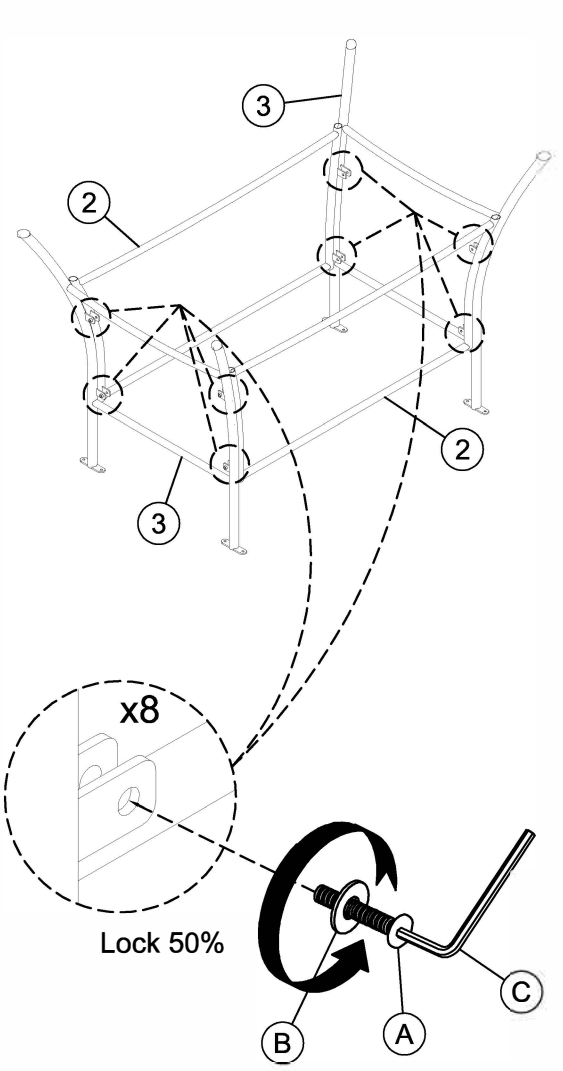

NO	HARDWARE LIST	QTY
(A)	 BOLTS M6x20	16PCS
(B)	 WASHER Ø19xØ6x2	16PCS
(C)	 ALLEN KEY M4x60	1 PC

TruGarden™
- by -
lights4fun.

ASSEMBLY INSTRUCTION

Arran 180cm Oval Table

NO	PART LIST	QTY
(1)	TOP FRAME	1PC
(2)	LEG	2PC
(3)	SEAT FRONT	2PC
(4)	GLASS TOP	1PC
(5)	PARASOL	1PC

STEP 1

STEP 2

STEP 3

STEP 4

Lock 100%

STEP 5

ASSEMBLY COMPLETE

Please note that the glass included with this set is tempered safety glass