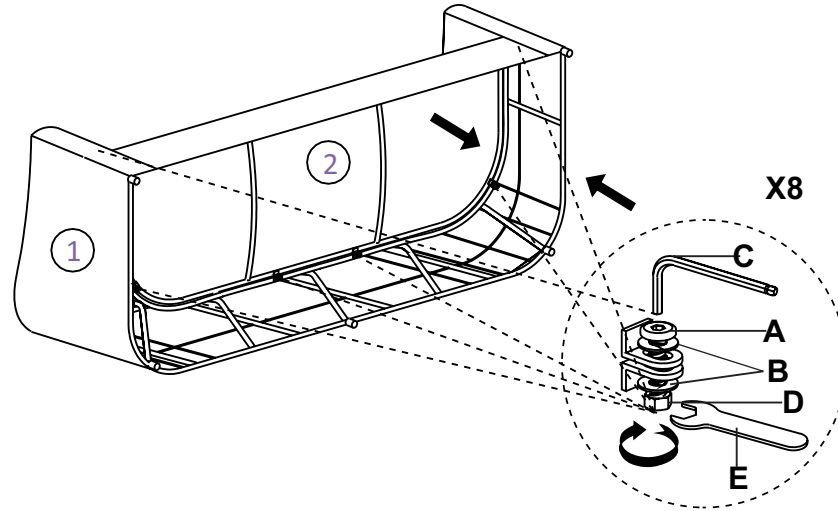

ASSEMBLY INSTRUCTION

LISMORE SOFA SET 4 PCS

TruGarden™
— by —
lights4fun.

NO	HARDWARE LIST	QTY
(A)	 BOLTS M8 x25	8PCS
(B)	 WASHER Ø19 x Ø 8x2	16PCS
(C)	 ALLEN KEY M4 X5 9	1PCS
(D)	 NUT M8	8PCS
(E)	 WRENCH KEY 13	1PCS

STEP 1

NO	PART LIST	QTY
(1)	BACK FRAME 	1PC
(2)	SEAT FRAME 1 	1PC

ASSEMBLY COMPLETE