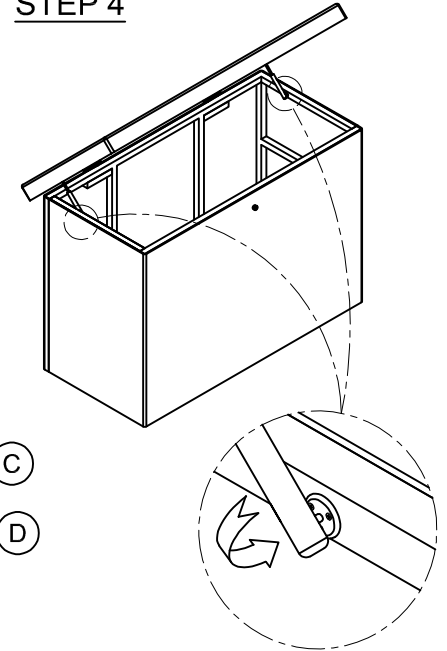

STEP 4

ASSEMBLY COMPLETE