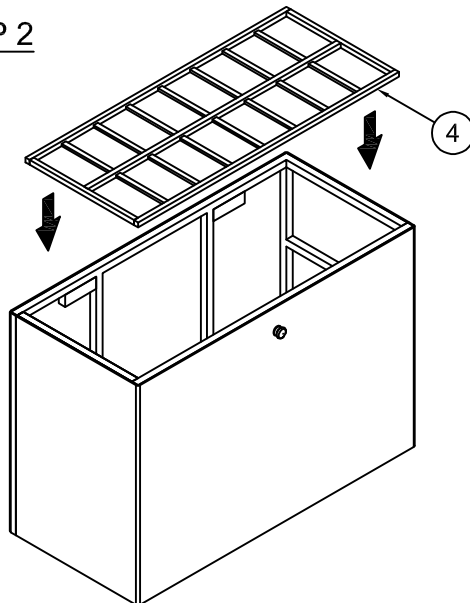

ASSEMBLY INSTRUCTION

ORKNEY CUSHION BOX

NO	HARDWARE LIST		QTY
(A)		BOLTS M6x30	4PCS
(B)		WASHER Ø19xØ6x2	8PCS
(C)		BOLTS (INOX) M6x20	4PCS
(D)		WASHER (INOX) Ø16xØ6x1	4PCS
(E)		HEX NUT M6x6	4PCS
(F)		ALLEN KEY M4x60	1PC
(G)		WRENCH	1PC

STEP 1

STEP 2

STEP 3

STEP 4

ASSEMBLY COMPLETE