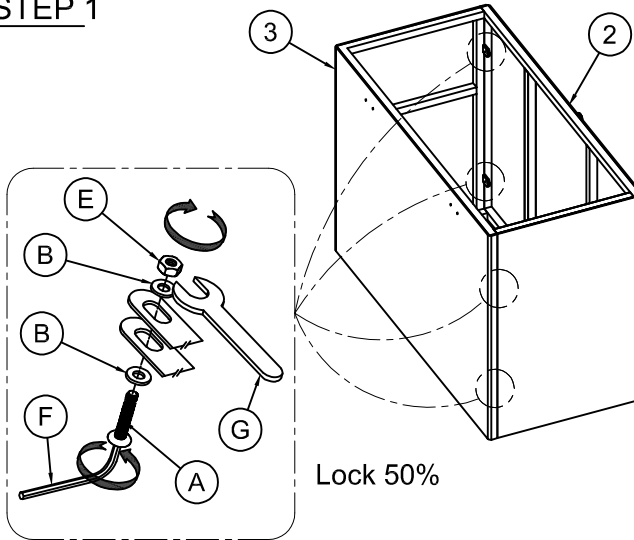

ASSEMBLY INSTRUCTION

ORKNEY CUSHION BOX

NO	HARDWARE LIST		QTY
(A)		BOLTS M6x30	4PCS
(B)		WASHER Ø19xØ6x2	8PCS
(C)		BOLTS (INOX) M6x20	4PCS
(D)		WASHER (INOX) Ø16xØ6x1	4PCS
(E)		HEX NUT M6x6	4PCS
(F)		ALLEN KEY M4x60	1PC
(G)		WRENCH	1PC

STEP 1