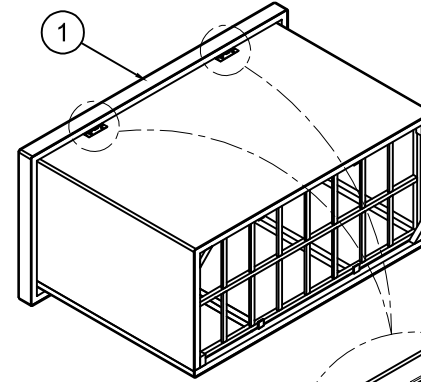

ASSEMBLY INSTRUCTION

ORKNEY CUSHION BOX

NO	HARDWARE LIST		QTY
(A)		BOLTS M6x30	4PCS
(B)		WASHER Ø19xØ6x2	8PCS
(C)		BOLTS (INOX) M6x20	4PCS
(D)		WASHER (INOX) Ø16xØ6x1	4PCS
(E)		HEX NUT M6x6	4PCS
(F)		ALLEN KEY M4x60	1PC
(G)		WRENCH	1PC

STEP 1

STEP 2

STEP 3

STEP 4

ASSEMBLY COMPLETE