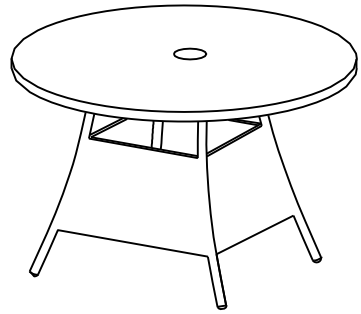

RATHLIN 120CM ROUND DINING TABLE

Please note that the glass included with this set is tempered safety glass

- | | | |
|--|--|--|
| 
① x4
M6x20 | 
② x8
M6x40 | 
③ x12
Washer |
| 
④ x1 | 
⑤ x1 | |

Ⓐ x2

Ⓑ x2

Top

Ⓒ x1

Glass

Ⓓ x1

TruGarden™
-by-
lights4fun.

Step 1

Lock 50 %

Step 3