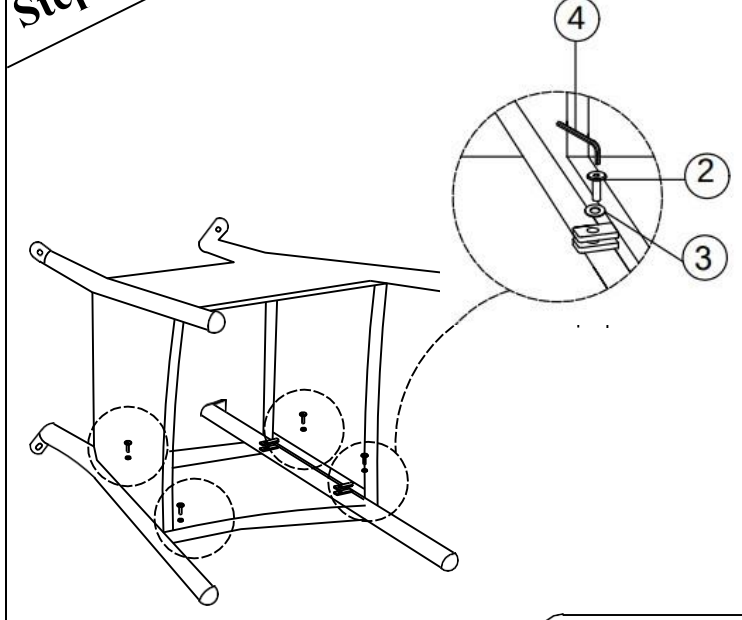

RATHLIN 120CM ROUND DINING TABLE

Please note that the glass included with this set is tempered safety glass

- | | | |
|--|--|--|
| 
① x4
M6x20 | 
② x8
M6x40 | 
③ x12
Washer |
| 
④ x1 | 
⑤ x1 | |

Ⓐ x2

Ⓑ x2

Top

Ⓒ x1

Glass

Ⓓ x1

TruGarden™
-by-
lights4fun.

Step 1

Lock 50 %

Step 3

Lock 50 %

Step 2

Lock 50 %

Step 4

Lock 100 %