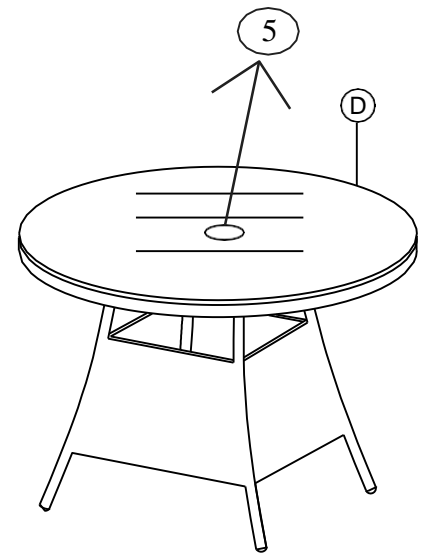

RATHLIN 120CM ROUND DINING TABLE

Please note that the glass included with this set is tempered safety glass

- | | | |
|--|--|--|
| 
① x4
M6x20 | 
② x8
M6x40 | 
③ x12
Washer |
| 
④ x1 | 
⑤ x1 | |

Ⓐ x2

Ⓑ x2

Top

Ⓒ x1

Glass

Ⓓ x1

TruGarden™
-by-
lights4fun.

Step 1

Lock 50 %

Step 3

Lock 50 %

Step 2

Lock 50 %

Step 4

Lock 100 %