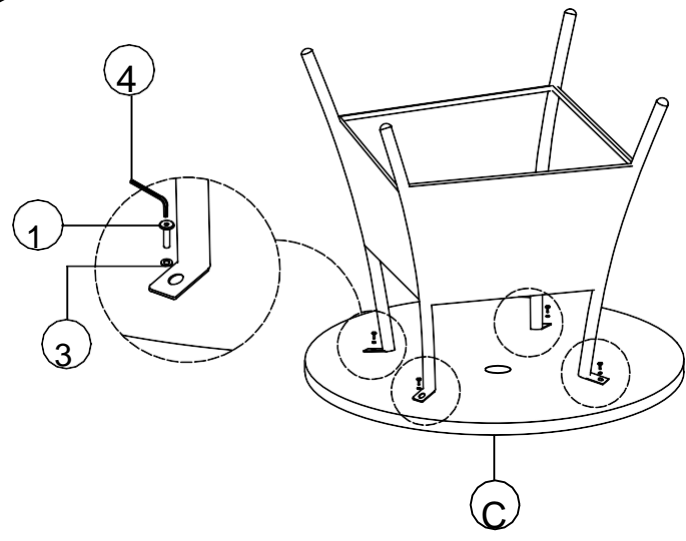

RATHLIN 120CM ROUND DINING TABLE

Please note that the glass included with this set is tempered safety glass

- | | | |
|--|--|--|
| 
① x4
M6x20 | 
② x8
M6x40 | 
③ x12
Washer |
| 
④ x1 | 
⑤ x1 | |

Ⓐ x2

Ⓑ x2

Top

Ⓒ x1

Glass

Ⓓ x1

TruGarden™
-by-
lights4fun.

Step 1

Lock 50 %

Step 3

Lock 50 %

Step 2

Lock 50 %

Step 4

Lock 100 %