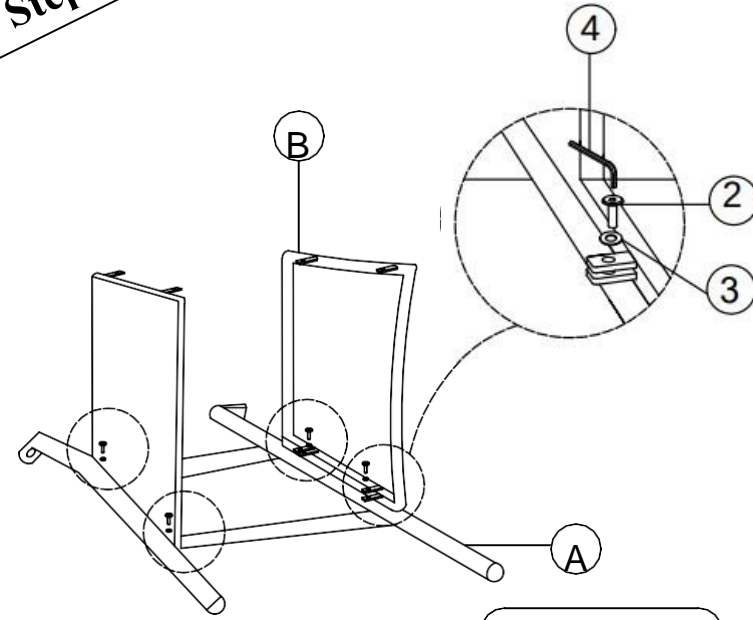

RATHLIN 120CM ROUND DINING TABLE

Please note that the glass included with this set is tempered safety glass

- | | | |
|--|--|--|
| 
① x4
M6x20 | 
② x8
M6x40 | 
③ x12
Washer |
| 
④ x1 | 
⑤ x1 | |

Ⓐ x2

Ⓑ x2

Top

Ⓒ x1

Glass

Ⓓ x1

TruGarden™
-by-
lights4fun.

Step 1

Lock 50 %

Step 3

Lock 50 %

Step 2

Lock 50 %

Step 4

Lock 100 %