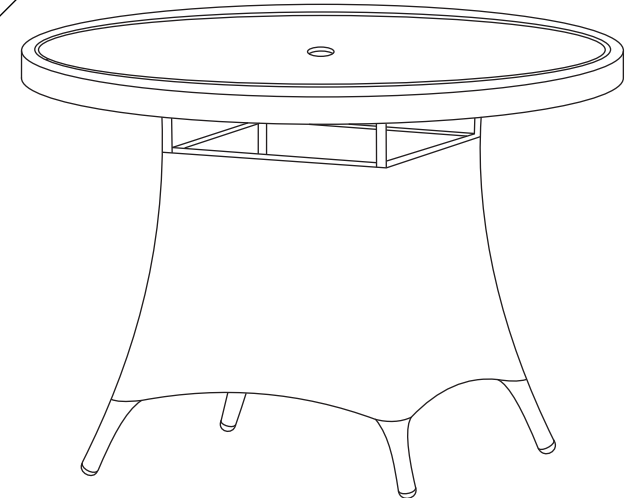

TruGarden™  
- by -  
lights4fun.

**ASSEMBLY  
INSTRUCTIONS**

Step 1

Step 2

Step 3

Finish

Please note that the glass included with this is set is tempered safety glass

① x4

M6x30mm

② x4

③ x1

④ x1

Ⓐ x1

Ⓑ x1

Ⓒ x1

Ⓒ