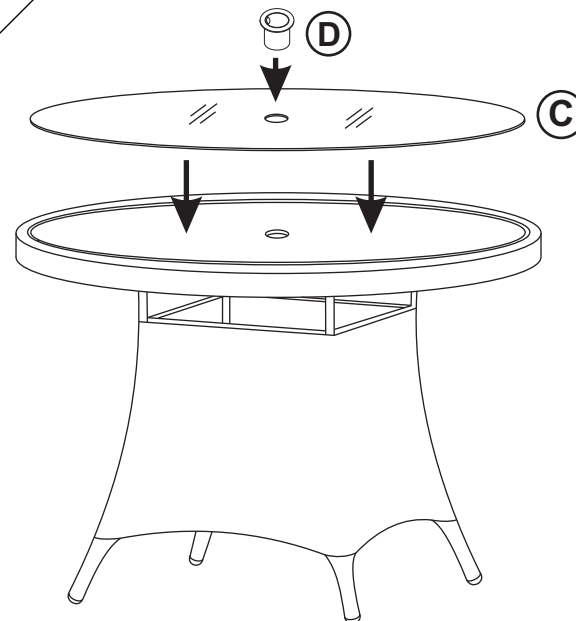

TruGarden™  
- by -  
lights4fun.

**ASSEMBLY  
INSTRUCTIONS**

Step 1

Step 2

Step 3

Finish

Please note that the glass included with this is set is tempered safety glass

① x4

M6x30mm

② x4

③ x1

④ x1

Ⓐ x1

Ⓑ x1

Ⓒ x1

Ⓒ