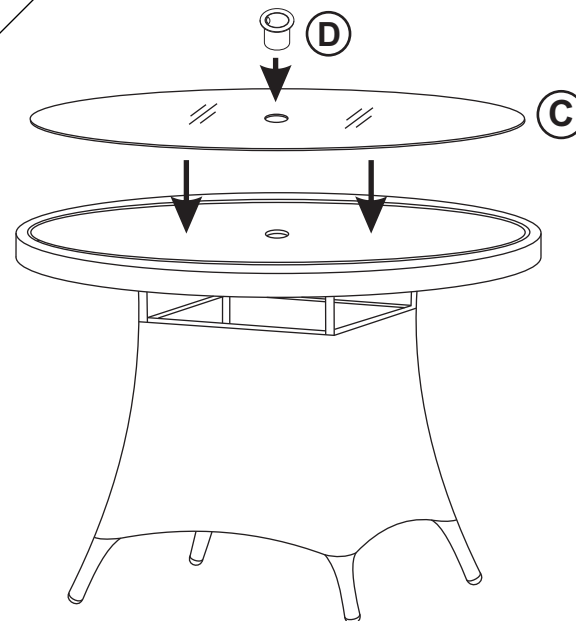

TruGarden™
- by -
lights4fun.

**ASSEMBLY
INSTRUCTIONS**

Step 1

Step 2

Step 3

Finish

Please note that the glass included with this is set is tempered safety glass

① x4

M6x30mm

② x4

③ x1

④ x1

Ⓐ x1

Ⓑ x1

Ⓒ x1