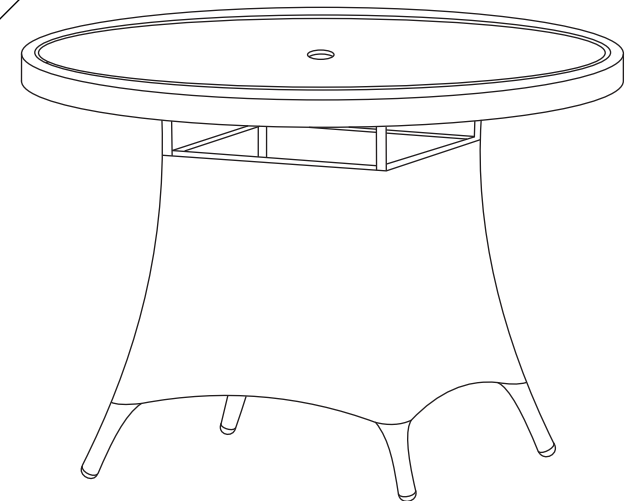

TruGarden™
- by -
lights4fun.

**ASSEMBLY
INSTRUCTIONS**

Step 1

Step 2

Step 3

Finish

Please note that the glass included with this is set is tempered safety glass

① x4

M6x30mm

② x4

③ x1

④ x1

Ⓐ x1

Ⓑ x1

Ⓒ x1