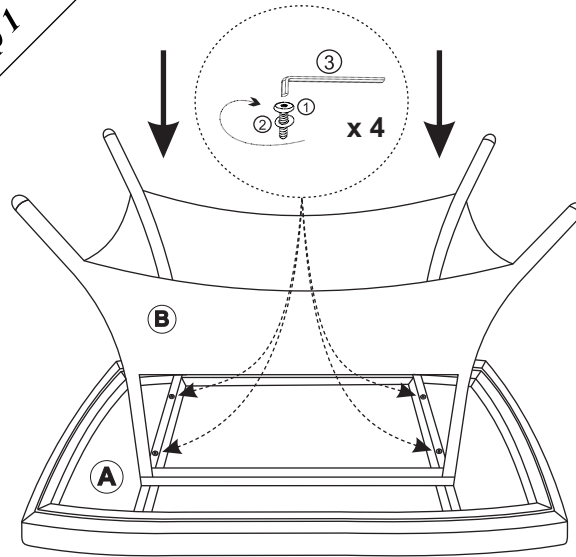

TruGarden™  
- by -  
lights4fun.

ASSEMBLY  
INSTRUCTIONS

Step 1

Lock 50%

Step 2

Lock 100%

Step 3

Finish

Please note that the glass included with this set is tempered safety glass

① x4

M6x30mm

② x4

③ x1

Ⓐ x1

Ⓑ x1

Ⓒ x1